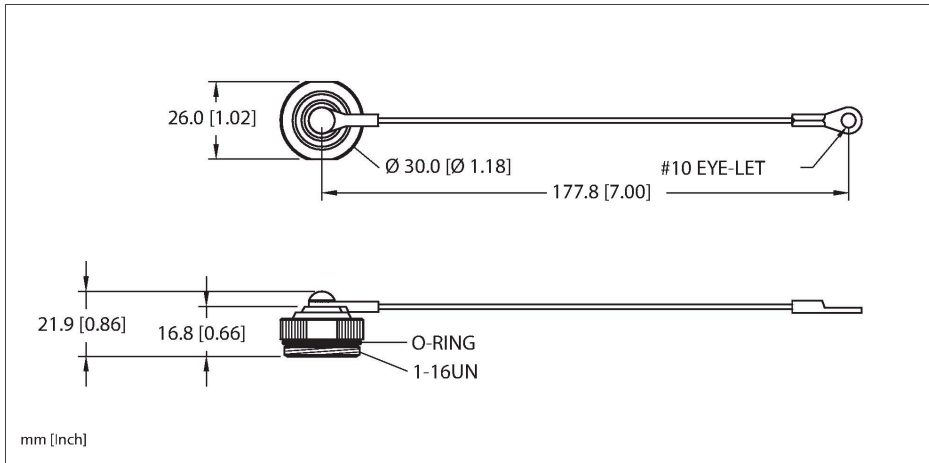

RSFB-CC

Accessory for 1 – Closure cap

Threaded hand tighten + lanyard

Features

- Male 1" minifast Closure Cap
- Mates to Female
- Nitrile Gasket
- Nitrile O-Ring
- Stainless Steel/Nylon Coated Lanyard

Technical data

Type	RSFB-CC
ID	U0923-18
Connector A	Male, 1"-16 UN
Coupling nut	Brass, CuZn, Nickel-plated
Note	

- We reserve the right to make technical alterations without prior notice.